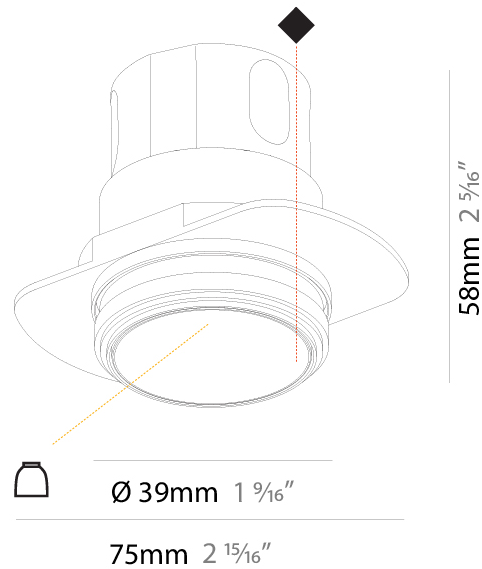

GENERAL

Series: Invader Deep
Brand: Prolicht
Division: Architectural
Mounting Type: Trimless
Mounting Location: Ceiling
Subcategory: Spots

PHYSICAL

Shape: Round
Diameter (mm): 39
Diameter (in): 1 9/16
Height (mm): 58
Height (in): 2 5/16
Ceiling Thickness (mm): 10 / 12 / 15
Ceiling Thickness (in): 3/8 or 1/2 or 9/16
Min. Recessing Depth (mm): 150
Min. Recessing Depth (in): 5 7/8
Weight (kg): 0.121
Weight (lbs): 0.27
Fixture Finish: [SSR / BKV / CWI / CRY / HAB / UFT / ITA / RUA / FTG / MYG / LOD / PUS / FRO / FUP / KIA / POP / BLS / SPG / MEY / GOH / GUM / CHC / COM / ABZ / JAG / OBR / MOS / ROR](#)
Fixture Material: Aluminum
Cut-out Measurements: Ø 45mm / 1 3/4"
Upon Request: Unique Sizes Unique Ceiling Thickness

ELECTRICAL

Lamp Type: LED (Zhaga Standard)
Input Wattage (W): 2.2
Total Output Wattage (W): 2
Dimming: 0-10V Dimming / Phase Dimming (120Vac Only)
Driver Included: No
Driver Location: Remote
Driver Type: Constant Current - 120 / 277Vac
Input Voltage (V): 120 - 277
Constant Current (MA): 700

LED

Number of LEDs: 1
Color Temperature (°K): [2700 / 3000 / 3500 / 4000](#)
Max. Delivered Lumen (lm): 160 / 170 / 176 / 180
CRI: >90 CRI
Lamp Life (hrs): 50000
Upon Request: RGB-W Tunable White Special Color Temperature

OPTICAL

Reflector°: 12 / 20 / 35
Upon Request: Special Beam Angles

RATINGS AND CERTIFICATIONS

Certified By: Certified for North American Standards
IP rating: IP20

PROJECT
TYPE
SPECIFIER
QUANTITY
DATE