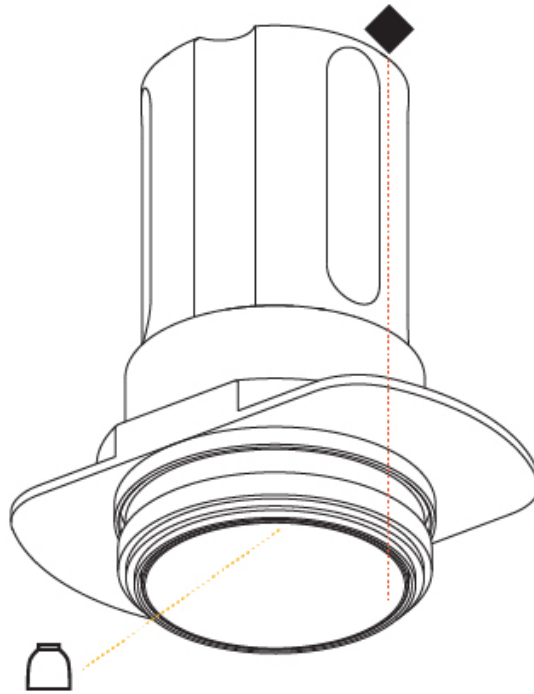

INVADER DEEP TRIMLESS

A37922-

PROJECT	_____
TYPE	_____
SPECIFIER	_____
QUANTITY	_____
DATE	_____