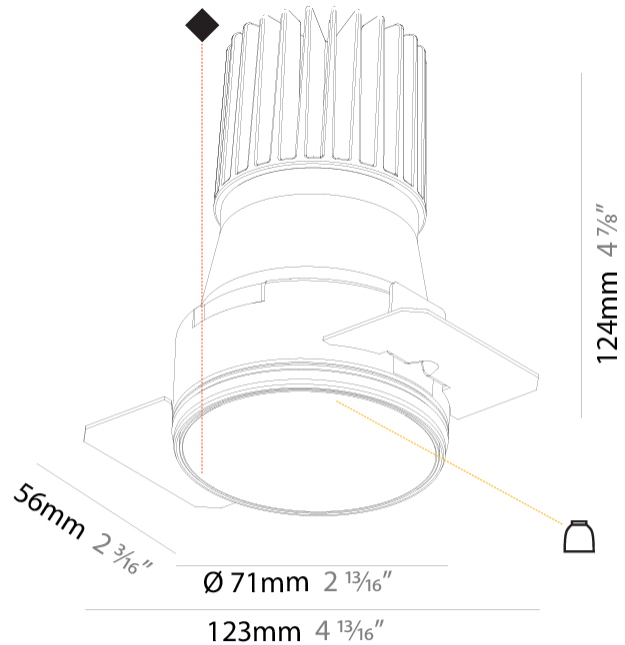

GENERAL

Series: Invader Deep
Subseries: Invader Deep
Brand: Prolicht
Division: Architectural
Mounting Type: Trimless
Mounting Location: Ceiling

PHYSICAL

Diameter (mm): 71
Diameter (in): 2 ¹³/₁₆"
Height (mm): 124
Height (in): 4 ⁷/₈"
Ceiling Thickness (mm): 10 / 12.5 / 15
Ceiling Thickness (in): 3/8 or 1/2 or 9/16
Min. Recessing Depth (mm): 140
Min. Recessing Depth (in): 5 ¹/₂"
Light Distribution: Downlight
Weight (kg): 0.374
Weight (lbs): 0.82
Fixture Finish: SSR / BKV / CWI / CRY / HAB / UFT / ITA / RUA / FTG / MYG / LOD / PUS / FRO / FUP / KIA / POP / BLS / SPG / MEY / GOH / GUM / CHC / COM / ABZ / JAG / OBR / MOS / ROR
Fixture Material: Aluminum Die Cast
Cut-out Measurements: Ø 79mm / 3 1/8"
Upon Request: Unique Sizes Unique Ceiling Thickness

ELECTRICAL

Lamp Type: LED (Zhaga Standard)
Total Output Wattage (W): 15
Dimming: Dali Dimming
Driver Included: No
Driver Location: Recessed Housing
Driver Type: Constant Current - 120Vac
Driver Class: Class 2
Housing: See Components
Input Voltage (V): 120
Constant Current (MA): 350

LED

Number of LEDs: 1
Color Temperature (°K): Warm Dim
Max. Delivered Lumen (lm): 770
CRI: >90 CRI
Lamp Life (hrs): 50000
Upon Request: RGB-W Tunable White Special Color Temperature

OPTICAL

Reflector: 20 / 40 / 60
Adjustability: Rotational 180°; Tilt 30°
Upon Request: Special Beam Angles

RATINGS AND CERTIFICATIONS

Certified By: Certified for North American Standards
IP rating: IP20